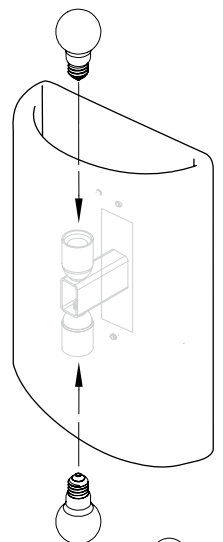

EARTH

Marie Michielssen

SERAX

PRODUCT INFO

Wall Lamp Earth
B7220022
W15,8 x L30,9 H48,5 cm

TYPE

Wall Lamp

MATERIAL

Paper Mache

CORD LENGTH

/

SWITCH

No

LIGHT SOURCE

2x E27

MAX WATT

25 Watt

MAX VOLT

240 Volt

LAMP

Not included

CERTIFICATION

Class I

ENVIRONMENT

Indoor

1

2

3

4

5