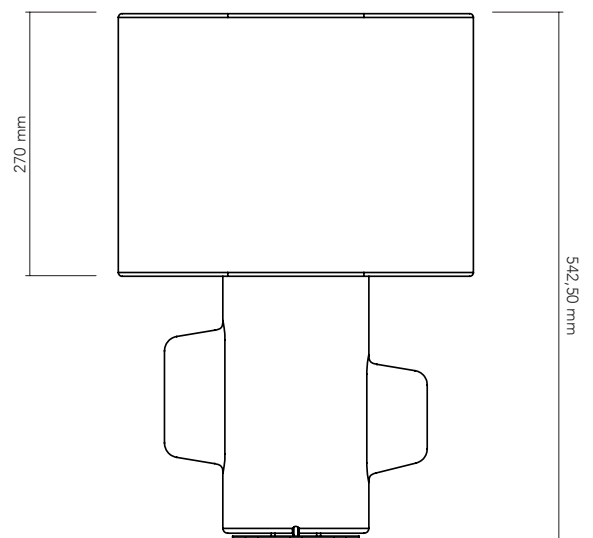

EARTH

Marie Michielssen

SERAX

PRODUCT INFO

Table Lamp Earth
B7220011
D22,5 H54,2 cm

TYPE

Table Lamp

MATERIAL

Paper Mache

CORD LENGTH

2 m

SWITCH

Yes

LIGHT SOURCE

E27

MAX WATT

25 Watt

MAX VOLT

240 Volt

LAMP

Not included

CERTIFICATION

Class II

ENVIRONMENT

Indoor

Turn the lampshade upside down

1

2